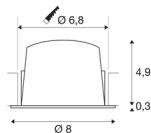

TECHNICAL DATA

Item no.:	1003819
Number of different light outlets	1
Secondary power / secondary voltage	250mA
Height	5.2 cm
Diameter	8 cm
Installation diameter	6.8 cm
Installation depth	5.5 cm
Net weight	0.16 kg
Gross weight	0.2 kg
IP Code	IP 20 / IP 44
Safety class	III
Impact resistance class	IK02
Impact resistance	0,2 Joule
Assembly	Recessed
Assembly details	Ceiling
Wattage	8.6 W
Lumen	750 lm
Colour temperature	4000 Kelvin
Beam angle	20 °
Color	black
CRI	90
UGR ≤	19