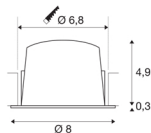

TECHNICAL DATA

Item no.:	1003820
Number of different light outlets	1
Secondary power / secondary voltage	250mA
Height	5.2 cm
Diameter	8 cm
Installation diameter	6.8 cm
Installation depth	5.5 cm
Net weight	0.16 kg
Gross weight	0.2 kg
IP Code	IP 20 / IP 44
Safety class	III
Impact resistance class	IK02
Impact resistance	0,2 Joule
Assembly	Recessed
Assembly details	Ceiling
Wattage	8.6 W
Lumen	730 lm
Colour temperature	4000 Kelvin
Beam angle	40 °
Color	black
CRI	90
UGR ≤	19