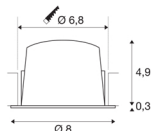

TECHNICAL DATA

Item no.:	1003821
Number of different light outlets	1
Secondary power / secondary voltage	250mA
Height	5.2 cm
Diameter	8 cm
Installation diameter	6.8 cm
Installation depth	5.5 cm
Net weight	0.16 kg
Gross weight	0.2 kg
IP Code	IP 20 / IP 44
Safety class	III
Impact resistance class	IK02
Impact resistance	0,2 Joule
Assembly	Recessed
Assembly details	Ceiling
Wattage	8.6 W
Lumen	790 lm
Colour temperature	4000 Kelvin
Beam angle	40 °
Color	black
CRI	90
UGR ≤	19