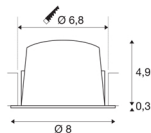

TECHNICAL DATA

Item no.:	1003822
Number of different light outlets	1
Secondary power / secondary voltage	250mA
Height	5.2 cm
Diameter	8 cm
Installation diameter	6.8 cm
Installation depth	5.5 cm
Net weight	0.16 kg
Gross weight	0.2 kg
IP Code	IP 20 / IP 44
Safety class	III
Impact resistance class	IK02
Impact resistance	0,2 Joule
Assembly	Recessed
Assembly details	Ceiling
Wattage	8.6 W
Lumen	750 lm
Colour temperature	4000 Kelvin
Beam angle	40 °
Color	black
CRI	90
UGR ≤	19