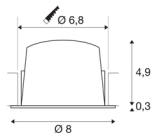

TECHNICAL DATA

Item no.:	1003824
Number of different light outlets	1
Secondary power / secondary voltage	250mA
Height	5.2 cm
Diameter	8 cm
Installation diameter	6.8 cm
Installation depth	5.5 cm
Net weight	0.12 kg
Gross weight	0.128 kg
IP Code	IP 20 / IP 44
Safety class	III
Impact resistance class	IK02
Impact resistance	0,2 Joule
Assembly	Recessed
Assembly details	Ceiling
Wattage	8.6 W
Lumen	790 lm
Colour temperature	4000 Kelvin
Beam angle	55 °
Color	black
CRI	90
UGR ≤	22