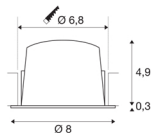

NUMINOS® DL S

Indoor LED recessed ceiling light black/chrome 4000K 55° gimballed, rotating and pivoting, including leaf springs

The NUMINOS light system from SLV skilfully combines function, design and technology. With a variety of downlights and spotlights, you can experience a thousand lighting design possibilities. This also includes NUMINOS® DL S, which impresses as a recessed ceiling light with the best workmanship and lighting quality. Ideal for discreet, modern and space-saving lighting that directs the accent to objects or the room. The recessed ceiling light has a power consumption of 8.6 watts, a luminous flux of 750 lumens, a colour temperature of 4000 Kelvin and a good colour reproduction index of over 90. Installation is then done in no time at all. When will you choose SLV's modular variety?

TECHNICAL DATA

Item no.:	1003825
Number of different light outlets	1
Secondary power / secondary voltage	250mA
Height	5.2 cm
Diameter	8 cm
Installation diameter	6.8 cm
Installation depth	5.5 cm
Net weight	0.16 kg
Gross weight	0.2 kg
IP Code	IP 20 / IP 44
Safety class	III
Impact resistance class	IK02
Impact resistance	0,2 Joule
Assembly	Recessed
Assembly details	Ceiling
Wattage	8.6 W
Lumen	750 lm
Colour temperature	4000 Kelvin
Beam angle	55 °
Color	black
CRI	90
UGR ≤	22