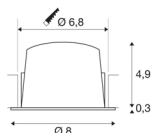

TECHNICAL DATA

Item no.:	1003830
Number of different light outlets	1
Secondary power / secondary voltage	250mA
Height	5.2 cm
Diameter	8 cm
Installation diameter	6.8 cm
Installation depth	5.5 cm
Net weight	0.16 kg
Gross weight	0.2 kg
IP Code	IP 20 / IP 44
Safety class	III
Impact resistance class	IK02
Impact resistance	0,2 Joule
Assembly	Recessed
Assembly details	Ceiling
Wattage	8.6 W
Lumen	790 lm
Colour temperature	4000 Kelvin
Beam angle	20 °
Color	white
CRI	90
UGR ≤	19