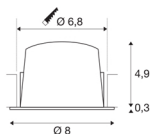

TECHNICAL DATA

Item no.:	1003832
Number of different light outlets	1
Secondary power / secondary voltage	250mA
Height	5.2 cm
Diameter	8 cm
Installation diameter	6.8 cm
Installation depth	5.5 cm
Net weight	0.16 kg
Gross weight	0.2 kg
IP Code	IP 20 / IP 44
Safety class	III
Impact resistance class	IK02
Impact resistance	0,2 Joule
Assembly	Recessed
Assembly details	Ceiling
Wattage	8.6 W
Lumen	730 lm
Colour temperature	4000 Kelvin
Beam angle	40 °
Color	white
CRI	90
UGR ≤	19