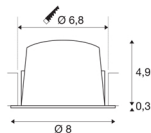

NUMINOS® DL S

Indoor LED recessed ceiling light white/white 4000K 40° gimballed, rotating and pivoting, including leaf springs

Design, technology and function in perfection: NUMINOS is the light system from SLV that combines everything. The different downlights and spotlights make a thousand lighting design options possible. This also includes NUMINOS® DL S, which impresses as a recessed ceiling light with the best workmanship and lighting quality. Ideal for discreet, modern and space-saving lighting that draws the focus to objects or the room. The recessed ceiling light has a power consumption of 8.6 watts, a luminous flux of 790 lumens, a colour temperature of 4000 Kelvin and a good colour reproduction index of over 90. Installation is then done in no time at all. When do you choose NUMINOS® from SLV?

TECHNICAL DATA

Item no.:	1003833
Number of different light outlets	1
Secondary power / secondary voltage	250mA
Height	5.2 cm
Diameter	8 cm
Installation diameter	6.8 cm
Installation depth	5.5 cm
Net weight	0.16 kg
Gross weight	0.2 kg
IP Code	IP 20 / IP 44
Safety class	III
Impact resistance class	IK02
Impact resistance	0,2 Joule
Assembly	Recessed
Assembly details	Ceiling
Wattage	8.6 W
Lumen	790 lm
Colour temperature	4000 Kelvin
Beam angle	40 °
Color	white
CRI	90
UGR ≤	19