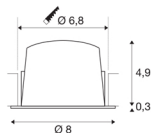

TECHNICAL DATA

Item no.:	1003834
Number of different light outlets	1
Secondary power / secondary voltage	250mA
Height	5.2 cm
Diameter	8 cm
Installation diameter	6.8 cm
Installation depth	5.5 cm
Net weight	0.16 kg
Gross weight	0.2 kg
IP Code	IP 20 / IP 44
Safety class	III
Impact resistance class	IK02
Impact resistance	0,2 Joule
Assembly	Recessed
Assembly details	Ceiling
Wattage	8.6 W
Lumen	750 lm
Colour temperature	4000 Kelvin
Beam angle	40 °
Color	white
CRI	90
UGR ≤	19