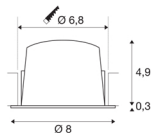

TECHNICAL DATA

Item no.:	1003835
Number of different light outlets	1
Secondary power / secondary voltage	250mA
Height	5.2 cm
Diameter	8 cm
Installation diameter	6.8 cm
Installation depth	5.5 cm
Net weight	0.12 kg
Gross weight	0.128 kg
IP Code	IP 20 / IP 44
Safety class	III
Impact resistance class	IK02
Impact resistance	0,2 Joule
Assembly	Recessed
Assembly details	Ceiling
Wattage	8.6 W
Lumen	730 lm
Colour temperature	4000 Kelvin
Beam angle	55 °
Color	white
CRI	90
UGR ≤	22