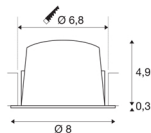

TECHNICAL DATA

Item no.:	1003836
Number of different light outlets	1
Secondary power / secondary voltage	250mA
Height	5.2 cm
Diameter	8 cm
Installation diameter	6.8 cm
Installation depth	5.5 cm
Net weight	0.16 kg
Gross weight	0.185 kg
IP Code	IP 20 / IP 44
Safety class	III
Impact resistance class	IK02
Impact resistance	0,2 Joule
Assembly	Recessed
Assembly details	Ceiling
Wattage	8.6 W
Lumen	790 lm
Colour temperature	4000 Kelvin
Beam angle	55 °
Color	white
CRI	90
UGR ≤	22