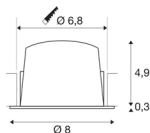

TECHNICAL DATA

Item no.:	1003837
Number of different light outlets	1
Secondary power / secondary voltage	250mA
Height	5.2 cm
Diameter	8 cm
Installation diameter	6.8 cm
Installation depth	5.5 cm
Net weight	0.16 kg
Gross weight	0.2 kg
IP Code	IP 20 / IP 44
Safety class	III
Impact resistance class	IK02
Impact resistance	0,2 Joule
Assembly	Recessed
Assembly details	Ceiling
Wattage	8.6 W
Lumen	750 lm
Colour temperature	4000 Kelvin
Beam angle	55 °
Color	white
CRI	90
UGR ≤	22