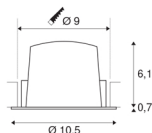

NUMINOS® DL M

Indoor LED recessed ceiling light black/white 2700K 20°, including leaf springs

TECHNICAL DATA

Item no.:	1003842
Number of different light outlets	1
Secondary power / secondary voltage	500mA
Height	6.8 cm
Diameter	10.5 cm
Installation diameter	9 cm
Installation depth	7.5 cm
Net weight	0.24 kg
Gross weight	0.28 kg
IP Code	IP 20 / IP 44
Safety class	III
Impact resistance class	IK02
Impact resistance	0,2 Joule
Assembly	Recessed
Assembly details	Ceiling
Wattage	17.55 W
Lumen	1600 lm
Colour temperature	2700 Kelvin
Beam angle	20 °
Color	black
CRI	90
UGR ≤	22