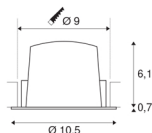

NUMINOS® DL M

Indoor LED recessed ceiling light black/chrome 2700K 20°, including leaf springs

TECHNICAL DATA

Item no.:	1003843
Number of different light outlets	1
Secondary power / secondary voltage	500mA
Height	6.8 cm
Diameter	10.5 cm
Installation diameter	9 cm
Installation depth	7.5 cm
Net weight	0.24 kg
Gross weight	0.28 kg
IP Code	IP 20 / IP 44
Safety class	III
Impact resistance class	IK02
Impact resistance	0,2 Joule
Assembly	Recessed
Assembly details	Ceiling
Wattage	17.55 W
Lumen	1550 lm
Colour temperature	2700 Kelvin
Beam angle	20 °
Color	black
CRI	90
UGR ≤	19