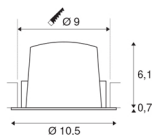

NUMINOS® DL M

Indoor LED recessed ceiling light black/chrome 2700K 40°, including leaf springs

Design, technology and function in perfection: NUMINOS is the light system from SLV that combines everything. This way, you can experience a thousand lighting design possibilities with different downlights and spotlights. This also includes NUMINOS® DL M, which impresses as a recessed ceiling light with the best workmanship and lighting quality. In this way, you can create discreet, modern and space-saving lighting that draws the focus to objects or the room. The recessed ceiling light can convince with a power consumption of 17.55 watts, luminous flux of 1550 lumens, colour temperature of 2700 Kelvin and a high colour reproduction index of over 90. Installation is then done in no time at all. When will you choose SLV's modular variety?

TECHNICAL DATA

Item no.:	1003846
Number of different light outlets	1
Secondary power / secondary voltage	500mA
Height	6.8 cm
Diameter	10.5 cm
Installation diameter	9 cm
Installation depth	7.5 cm
Net weight	0.24 kg
Gross weight	0.28 kg
IP Code	IP 20 / IP 44
Safety class	III
Impact resistance class	IK02
Impact resistance	0,2 Joule
Assembly	Recessed
Assembly details	Ceiling
Wattage	17.55 W
Lumen	1550 lm
Colour temperature	2700 Kelvin
Beam angle	40 °
Color	black
CRI	90
UGR ≤	19