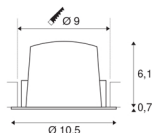

NUMINOS® DL M

Indoor LED recessed ceiling light white/black 2700K 20°, including leaf springs

TECHNICAL DATA

Item no.:	1003853
Number of different light outlets	1
Secondary power / secondary voltage	500mA
Height	6.8 cm
Diameter	10.5 cm
Installation diameter	9 cm
Installation depth	7.5 cm
Net weight	0.205 kg
Gross weight	0.219 kg
IP Code	IP 20 / IP 44
Safety class	III
Impact resistance class	IK02
Impact resistance	0,2 Joule
Assembly	Recessed
Assembly details	Ceiling
Wattage	17.55 W
Lumen	1460 lm
Colour temperature	2700 Kelvin
Beam angle	20 °
Color	white
CRI	90
UGR ≤	19