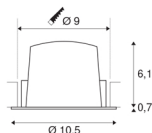

NUMINOS® DL M

Indoor LED recessed ceiling light white/chrome 2700K 20°, including leaf springs

TECHNICAL DATA

Item no.:	1003855
Number of different light outlets	1
Secondary power / secondary voltage	500mA
Height	6.8 cm
Diameter	10.5 cm
Installation diameter	9 cm
Installation depth	7.5 cm
Net weight	0.24 kg
Gross weight	0.28 kg
IP Code	IP 20 / IP 44
Safety class	III
Impact resistance class	IK02
Impact resistance	0,2 Joule
Assembly	Recessed
Assembly details	Ceiling
Wattage	17.55 W
Lumen	1550 lm
Colour temperature	2700 Kelvin
Beam angle	20 °
Color	white
CRI	90
UGR ≤	19