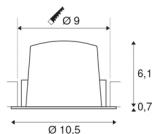

NUMINOS® DL M

Indoor LED recessed ceiling light white/black 2700K 40°, including leaf springs

The NUMINOS light system from SLV combines technology, design and functionality like no other. This way, you can experience a thousand lighting design possibilities with a variety of downlights and spotlights. This also includes NUMINOS® DL M, which impresses as a recessed ceiling light with the best workmanship and lighting quality. Ideal for discreet, modern and space-saving lighting that directs the accent to objects or the room. The recessed ceiling light has a power consumption of 17.55 watts, a luminous flux of 1460 lumens, a colour temperature of 2700 Kelvin and a high colour reproduction index of over 90. This means that easy installation is a mere formality. When to choose NUMINOS from SLV – modular diversity awaits you.

TECHNICAL DATA

Item no.:	1003856
Number of different light outlets	1
Secondary power / secondary voltage	500mA
Height	6.8 cm
Diameter	10.5 cm
Installation diameter	9 cm
Installation depth	7.5 cm
Net weight	0.24 kg
Gross weight	0.28 kg
IP Code	IP 20 / IP 44
Safety class	III
Impact resistance class	IK02
Impact resistance	0,2 Joule
Assembly	Recessed
Assembly details	Ceiling
Wattage	17.55 W
Lumen	1460 lm
Colour temperature	2700 Kelvin
Beam angle	40 °
Color	white
CRI	90
UGR ≤	22