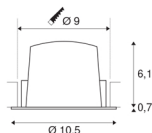

NUMINOS® DL M

Indoor LED recessed ceiling light white/chrome 2700K 40°, including leaf springs

TECHNICAL DATA

Item no.:	1003858
Number of different light outlets	1
Secondary power / secondary voltage	500mA
Height	6.8 cm
Diameter	10.5 cm
Installation diameter	9 cm
Installation depth	7.5 cm
Net weight	0.24 kg
Gross weight	0.28 kg
IP Code	IP 20 / IP 44
Safety class	III
Impact resistance class	IK02
Impact resistance	0,2 Joule
Assembly	Recessed
Assembly details	Ceiling
Wattage	17.55 W
Lumen	1550 lm
Colour temperature	2700 Kelvin
Beam angle	40 °
Color	white
CRI	90
UGR ≤	19