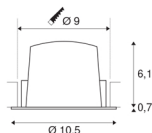

NUMINOS® DL M

Indoor LED recessed ceiling light white/white 2700K 55°, including leaf springs

TECHNICAL DATA

Item no.:	1003860
Number of different light outlets	1
Secondary power / secondary voltage	500mA
Height	6.8 cm
Diameter	10.5 cm
Installation diameter	9 cm
Installation depth	7.5 cm
Net weight	0.24 kg
Gross weight	0.28 kg
IP Code	IP 20 / IP 44
Safety class	III
Impact resistance class	IK02
Impact resistance	0,2 Joule
Assembly	Recessed
Assembly details	Ceiling
Wattage	17.55 W
Lumen	1600 lm
Colour temperature	2700 Kelvin
Beam angle	55 °
Color	white
CRI	90
UGR ≤	22