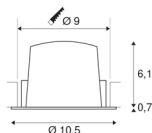

NUMINOS® DL M

Indoor LED recessed ceiling light white/chrome 2700K 55°, including leaf springs

TECHNICAL DATA

Item no.:	1003861
Number of different light outlets	1
Secondary power / secondary voltage	500mA
Height	6.8 cm
Diameter	10.5 cm
Installation diameter	9 cm
Installation depth	7.5 cm
Net weight	0.24 kg
Gross weight	0.28 kg
IP Code	IP 20 / IP 44
Safety class	III
Impact resistance class	IK02
Impact resistance	0,2 Joule
Assembly	Recessed
Assembly details	Ceiling
Wattage	17.55 W
Lumen	1550 lm
Colour temperature	2700 Kelvin
Beam angle	55 °
Color	white
CRI	90
UGR ≤	19