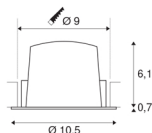

NUMINOS® DL M

Indoor LED recessed ceiling light black/black 3000K 20°, including leaf springs

TECHNICAL DATA

Item no.:	1003865
Number of different light outlets	1
Secondary power / secondary voltage	500mA
Height	6.8 cm
Diameter	10.5 cm
Installation diameter	9 cm
Installation depth	7.5 cm
Net weight	0.24 kg
Gross weight	0.28 kg
IP Code	IP 20 / IP 44
Safety class	III
Impact resistance class	IK02
Impact resistance	0,2 Joule
Assembly	Recessed
Assembly details	Ceiling
Wattage	17.55 W
Lumen	1500 lm
Colour temperature	3000 Kelvin
Beam angle	20 °
Color	black
CRI	90
UGR ≤	19