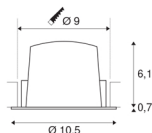

NUMINOS® DL M

Indoor LED recessed ceiling light black/chrome 3000K 20°, including leaf springs

TECHNICAL DATA

Item no.:	1003867
Number of different light outlets	1
Secondary power / secondary voltage	500mA
Height	6.8 cm
Diameter	10.5 cm
Installation diameter	9 cm
Installation depth	7.5 cm
Net weight	0.24 kg
Gross weight	0.28 kg
IP Code	IP 20 / IP 44
Safety class	III
Impact resistance class	IK02
Impact resistance	0,2 Joule
Assembly	Recessed
Assembly details	Ceiling
Wattage	17.55 W
Lumen	1550 lm
Colour temperature	3000 Kelvin
Beam angle	20 °
Color	black
CRI	90
UGR ≤	19