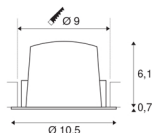

NUMINOS® DL M

Indoor LED recessed ceiling light black/black 3000K 40°, including leaf springs

TECHNICAL DATA

Item no.:	1003868
Number of different light outlets	1
Secondary power / secondary voltage	500mA
Height	6.8 cm
Diameter	10.5 cm
Installation diameter	9 cm
Installation depth	7.5 cm
Net weight	0.24 kg
Gross weight	0.28 kg
IP Code	IP 20 / IP 44
Safety class	III
Impact resistance class	IK02
Impact resistance	0,2 Joule
Assembly	Recessed
Assembly details	Ceiling
Wattage	17.55 W
Lumen	1500 lm
Colour temperature	3000 Kelvin
Beam angle	40 °
Color	black
CRI	90
UGR ≤	22