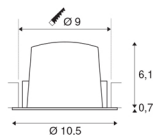

NUMINOS® DL M

Indoor LED recessed ceiling light black/white 3000K 40°, including leaf springs

TECHNICAL DATA

Item no.:	1003869
Number of different light outlets	1
Secondary power / secondary voltage	500mA
Height	6.8 cm
Diameter	10.5 cm
Installation diameter	9 cm
Installation depth	7.5 cm
Net weight	0.24 kg
Gross weight	0.28 kg
IP Code	IP 20 / IP 44
Safety class	III
Impact resistance class	IK02
Impact resistance	0,2 Joule
Assembly	Recessed
Assembly details	Ceiling
Wattage	17.55 W
Lumen	1600 lm
Colour temperature	3000 Kelvin
Beam angle	40 °
Color	black
CRI	90
UGR ≤	22