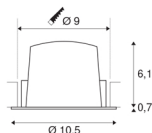

NUMINOS® DL M

Indoor LED recessed ceiling light black/chrome 3000K 40°, including leaf springs

TECHNICAL DATA

Item no.:	1003870
Number of different light outlets	1
Secondary power / secondary voltage	500mA
Height	6.8 cm
Diameter	10.5 cm
Installation diameter	9 cm
Installation depth	7.5 cm
Net weight	0.24 kg
Gross weight	0.28 kg
IP Code	IP 20 / IP 44
Safety class	III
Impact resistance class	IK02
Impact resistance	0,2 Joule
Assembly	Recessed
Assembly details	Ceiling
Wattage	17.55 W
Lumen	1550 lm
Colour temperature	3000 Kelvin
Beam angle	40 °
Color	black
CRI	90
UGR ≤	19