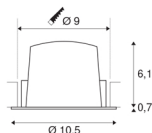

NUMINOS® DL M

Indoor LED recessed ceiling light white/black 3000K 20°, including leaf springs

TECHNICAL DATA

Item no.:	1003877
Number of different light outlets	1
Secondary power / secondary voltage	500mA
Height	6.8 cm
Diameter	10.5 cm
Installation diameter	9 cm
Installation depth	7.5 cm
Net weight	0.205 kg
Gross weight	0.219 kg
IP Code	IP 20 / IP 44
Safety class	III
Impact resistance class	IK02
Impact resistance	0,2 Joule
Assembly	Recessed
Assembly details	Ceiling
Wattage	17.55 W
Lumen	1500 lm
Colour temperature	3000 Kelvin
Beam angle	20 °
Color	white
CRI	90
UGR ≤	19