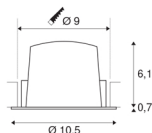

## NUMINOS® DL M

Indoor LED recessed ceiling light white/white 3000K 20°, including leaf springs

The NUMINOS light system from SLV skillfully combines function, design and technology. With a variety of downlights and spotlights, you provide a thousand lighting design options. This also includes NUMINOS® DL M, which impresses as a recessed ceiling light with the best workmanship and lighting quality. Ideal for discreet, modern and space-saving lighting that directs the accent to objects or the room. The recessed ceiling light has a power consumption of 17.55 watts, a luminous flux of 1600 lumens, a colour temperature of 3000 Kelvin and a high colour reproduction index of over 90. Installation is then done in no time at all. When do you choose NUMINOS ® from SLV?

## TECHNICAL DATA

Item no.:	1003878
Number of different light outlets	1
Secondary power / secondary voltage	500mA
Height	6.8 cm
Diameter	10.5 cm
Installation diameter	9 cm
Installation depth	7.5 cm
Net weight	0.24 kg
Gross weight	0.28 kg
IP Code	IP 20 / IP 44
Safety class	III
Impact resistance class	IK02
Impact resistance	0,2 Joule
Assembly	Recessed
Assembly details	Ceiling
Wattage	17.55 W
Lumen	1600 lm
Colour temperature	3000 Kelvin
Beam angle	20 °
Color	white
CRI	90
UGR ≤	22