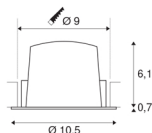

NUMINOS® DL M

Indoor LED recessed ceiling light white/chrome 3000K 20°, including leaf springs

TECHNICAL DATA

Item no.:	1003879
Number of different light outlets	1
Secondary power / secondary voltage	500mA
Height	6.8 cm
Diameter	10.5 cm
Installation diameter	9 cm
Installation depth	7.5 cm
Net weight	0.205 kg
Gross weight	0.219 kg
IP Code	IP 20 / IP 44
Safety class	III
Impact resistance class	IK02
Impact resistance	0,2 Joule
Assembly	Recessed
Assembly details	Ceiling
Wattage	17.55 W
Lumen	1550 lm
Colour temperature	3000 Kelvin
Beam angle	20 °
Color	white
CRI	90
UGR ≤	19