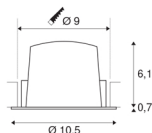

NUMINOS® DL M

Indoor LED recessed ceiling light white/black 3000K 40°, including leaf springs

The NUMINOS light system from SLV combines technology, design and functionality like no other. With various downlights and spotlights, you can experience a thousand lighting design possibilities. Also with the NUMINOS® DL M recessed ceiling light, which convinces with the best workmanship and lighting quality. Ideal for discreet, modern and space-saving lighting that draws the focus to objects or the room. The recessed ceiling light convinces with a power consumption of 17.55 watts, luminous flux of 1500 lumens, colour temperature of 3000 Kelvin and a colour reproduction index of 90. Installation is then done in no time at all. When will you choose SLV's modular variety?

TECHNICAL DATA

Item no.:	1003880
Number of different light outlets	1
Secondary power / secondary voltage	500mA
Height	6.8 cm
Diameter	10.5 cm
Installation diameter	9 cm
Installation depth	7.5 cm
Net weight	0.24 kg
Gross weight	0.28 kg
IP Code	IP 20 / IP 44
Safety class	III
Impact resistance class	IK02
Impact resistance	0,2 Joule
Assembly	Recessed
Assembly details	Ceiling
Wattage	17.55 W
Lumen	1500 lm
Colour temperature	3000 Kelvin
Beam angle	40 °
Color	white
CRI	90
UGR ≤	22