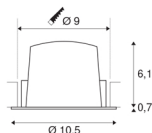

NUMINOS® DL M

Indoor LED recessed ceiling light white/white 3000K 55°, including leaf springs

TECHNICAL DATA

Item no.:	1003884
Number of different light outlets	1
Secondary power / secondary voltage	500mA
Height	6.8 cm
Diameter	10.5 cm
Installation diameter	9 cm
Installation depth	7.5 cm
Net weight	0.24 kg
Gross weight	0.28 kg
IP Code	IP 20 / IP 44
Safety class	III
Impact resistance class	IK02
Impact resistance	0,2 Joule
Assembly	Recessed
Assembly details	Ceiling
Wattage	17.55 W
Lumen	1600 lm
Colour temperature	3000 Kelvin
Beam angle	55 °
Color	white
CRI	90
UGR ≤	22