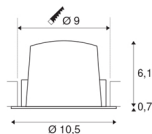

NUMINOS® DL M

Indoor LED recessed ceiling light black/black 4000K 20°, including leaf springs

TECHNICAL DATA

Item no.:	1003889
Number of different light outlets	1
Secondary power / secondary voltage	500mA
Height	6.8 cm
Diameter	10.5 cm
Installation diameter	9 cm
Installation depth	7.5 cm
Net weight	0.205 kg
Gross weight	0.219 kg
IP Code	IP 20 / IP 44
Safety class	III
Impact resistance class	IK02
Impact resistance	0,2 Joule
Assembly	Recessed
Assembly details	Ceiling
Wattage	17.55 W
Lumen	1600 lm
Colour temperature	4000 Kelvin
Beam angle	20 °
Color	black
CRI	90
UGR ≤	19