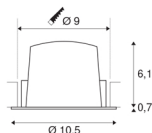

NUMINOS® DL M

Indoor LED recessed ceiling light black/black 4000K 40°, including leaf springs

TECHNICAL DATA

Item no.:	1003892
Number of different light outlets	1
Secondary power / secondary voltage	500mA
Height	6.8 cm
Diameter	10.5 cm
Installation diameter	9 cm
Installation depth	7.5 cm
Net weight	0.205 kg
Gross weight	0.219 kg
IP Code	IP 20 / IP 44
Safety class	III
Impact resistance class	IK02
Impact resistance	0,2 Joule
Assembly	Recessed
Assembly details	Ceiling
Wattage	17.55 W
Lumen	1600 lm
Colour temperature	4000 Kelvin
Beam angle	40 °
Color	black
CRI	90
UGR ≤	22