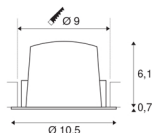

NUMINOS® DL M

Indoor LED recessed ceiling light black/white 4000K 40°, including leaf springs

TECHNICAL DATA

Item no.:	1003893
Number of different light outlets	1
Secondary power / secondary voltage	500mA
Height	6.8 cm
Diameter	10.5 cm
Installation diameter	9 cm
Installation depth	7.5 cm
Net weight	0.24 kg
Gross weight	0.28 kg
IP Code	IP 20 / IP 44
Safety class	III
Impact resistance class	IK02
Impact resistance	0,2 Joule
Assembly	Recessed
Assembly details	Ceiling
Wattage	17.55 W
Lumen	1750 lm
Colour temperature	4000 Kelvin
Beam angle	40 °
Color	black
CRI	90
UGR ≤	22