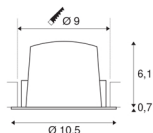

NUMINOS® DL M

Indoor LED recessed ceiling light black/chrome 4000K 40°, including leaf springs

TECHNICAL DATA

Item no.:	1003894
Number of different light outlets	1
Secondary power / secondary voltage	500mA
Height	6.8 cm
Diameter	10.5 cm
Installation diameter	9 cm
Installation depth	7.5 cm
Net weight	0.24 kg
Gross weight	0.28 kg
IP Code	IP 20 / IP 44
Safety class	III
Impact resistance class	IK02
Impact resistance	0,2 Joule
Assembly	Recessed
Assembly details	Ceiling
Wattage	17.55 W
Lumen	1660 lm
Colour temperature	4000 Kelvin
Beam angle	40 °
Color	black
CRI	90
UGR ≤	19