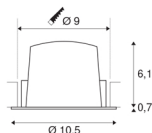

NUMINOS® DL M

Indoor LED recessed ceiling light black/black 4000K 55°, including leaf springs

TECHNICAL DATA

Item no.:	1003895
Number of different light outlets	1
Secondary power / secondary voltage	500mA
Height	6.8 cm
Diameter	10.5 cm
Installation diameter	9 cm
Installation depth	7.5 cm
Net weight	0.24 kg
Gross weight	0.28 kg
IP Code	IP 20 / IP 44
Safety class	III
Impact resistance class	IK02
Impact resistance	0,2 Joule
Assembly	Recessed
Assembly details	Ceiling
Wattage	17.55 W
Lumen	1600 lm
Colour temperature	4000 Kelvin
Beam angle	55 °
Color	black
CRI	90
UGR ≤	22