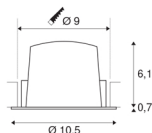

NUMINOS® DL M

Indoor LED recessed ceiling light black/white 4000K 55°, including leaf springs

TECHNICAL DATA

Item no.:	1003896
Number of different light outlets	1
Secondary power / secondary voltage	500mA
Height	6.8 cm
Diameter	10.5 cm
Installation diameter	9 cm
Installation depth	7.5 cm
Net weight	0.24 kg
Gross weight	0.28 kg
IP Code	IP 20 / IP 44
Safety class	III
Impact resistance class	IK02
Impact resistance	0,2 Joule
Assembly	Recessed
Assembly details	Ceiling
Wattage	17.55 W
Lumen	1750 lm
Colour temperature	4000 Kelvin
Beam angle	55 °
Color	black
CRI	90
UGR ≤	22