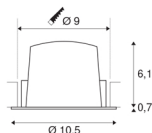

NUMINOS® DL M

Indoor LED recessed ceiling light black/chrome 4000K 55°, including leaf springs

TECHNICAL DATA

Item no.:	1003897
Number of different light outlets	1
Secondary power / secondary voltage	500mA
Height	6.8 cm
Diameter	10.5 cm
Installation diameter	9 cm
Installation depth	7.5 cm
Net weight	0.24 kg
Gross weight	0.28 kg
IP Code	IP 20 / IP 44
Safety class	III
Impact resistance class	IK02
Impact resistance	0,2 Joule
Assembly	Recessed
Assembly details	Ceiling
Wattage	17.55 W
Lumen	1660 lm
Colour temperature	4000 Kelvin
Beam angle	55 °
Color	black
CRI	90
UGR ≤	19