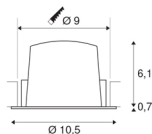

## NUMINOS® DL M

Indoor LED recessed ceiling light white/chrome 4000K 20°, including leaf springs

The NUMINOS light system from SLV perfectly combines function, design and technology. With a variety of downlights and spotlights, you can experience a thousand lighting design possibilities. This also includes NUMINOS® DL M, which impresses as a recessed ceiling light with the best workmanship and lighting quality. Ideal for discreet, modern and space-saving lighting that draws the focus to objects or the room. The recessed ceiling light can convince with a power consumption of 17.55 watts, luminous flux of 1660 lumens, colour temperature of 4000 Kelvin and a high colour reproduction index of over 90. This means that simple installation is a mere formality. When to choose NUMINOS from SLV – modular diversity awaits you.

## TECHNICAL DATA

Item no.:	1003903
Number of different light outlets	1
Secondary power / secondary voltage	500mA
Height	6.8 cm
Diameter	10.5 cm
Installation diameter	9 cm
Installation depth	7.5 cm
Net weight	0.205 kg
Gross weight	0.219 kg
IP Code	IP 20 / IP 44
Safety class	III
Impact resistance class	IK02
Impact resistance	0,2 Joule
Assembly	Recessed
Assembly details	Ceiling
Wattage	17.55 W
Lumen	1660 lm
Colour temperature	4000 Kelvin
Beam angle	20 °
Color	white
CRI	90
UGR ≤	19