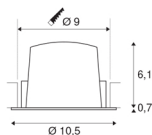

NUMINOS® DL M

Indoor LED recessed ceiling light white/black 4000K 40°, including leaf springs

The NUMINOS light system from SLV combines technology, design and functionality like no other. This way, you can experience a thousand lighting design possibilities with different downlights and spotlights. Like with the NUMINOS® DL M recessed ceiling light, which impresses with its high-quality workmanship and light. In this way, you can create discreet, modern and space-saving lighting that draws the focus to objects or the room. The recessed ceiling light can convince with a power consumption of 17.55 watts, luminous flux of 1600 lumens, colour temperature of 4000 Kelvin and a high colour reproduction index of over 90. Installation is then done in no time at all. When to choose NUMINOS from SLV – modular diversity awaits you.

TECHNICAL DATA

Item no.:	1003904
Number of different light outlets	1
Secondary power / secondary voltage	500mA
Height	6.8 cm
Diameter	10.5 cm
Installation diameter	9 cm
Installation depth	7.5 cm
Net weight	0.24 kg
Gross weight	0.28 kg
IP Code	IP 20 / IP 44
Safety class	III
Impact resistance class	IK02
Impact resistance	0,2 Joule
Assembly	Recessed
Assembly details	Ceiling
Wattage	17.55 W
Lumen	1600 lm
Colour temperature	4000 Kelvin
Beam angle	40 °
Color	white
CRI	90
UGR ≤	22