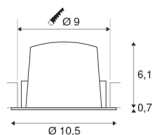

NUMINOS® DL M

Indoor LED recessed ceiling light white/white 4000K 40°, including leaf springs

TECHNICAL DATA

Item no.:	1003905
Number of different light outlets	1
Secondary power / secondary voltage	500mA
Height	6.8 cm
Diameter	10.5 cm
Installation diameter	9 cm
Installation depth	7.5 cm
Net weight	0.24 kg
Gross weight	0.28 kg
IP Code	IP 20 / IP 44
Safety class	III
Impact resistance class	IK02
Impact resistance	0,2 Joule
Assembly	Recessed
Assembly details	Ceiling
Wattage	17.55 W
Lumen	1750 lm
Colour temperature	4000 Kelvin
Beam angle	40 °
Color	white
CRI	90
UGR ≤	22