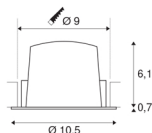

NUMINOS® DL M

Indoor LED recessed ceiling light white/chrome 4000K 40°, including leaf springs

TECHNICAL DATA

Item no.:	1003906
Number of different light outlets	1
Secondary power / secondary voltage	500mA
Height	6.8 cm
Diameter	10.5 cm
Installation diameter	9 cm
Installation depth	7.5 cm
Net weight	0.24 kg
Gross weight	0.28 kg
IP Code	IP 20 / IP 44
Safety class	III
Impact resistance class	IK02
Impact resistance	0,2 Joule
Assembly	Recessed
Assembly details	Ceiling
Wattage	17.55 W
Lumen	1660 lm
Colour temperature	4000 Kelvin
Beam angle	40 °
Color	white
CRI	90
UGR ≤	19