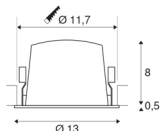

NUMINOS® DL L

Indoor LED recessed ceiling light white/black 2700K 40°

TECHNICAL DATA

Item no.:	1003928
Number of different light outlets	1
Secondary power / secondary voltage	700mA
Height	8.5 cm
Diameter	13 cm
Installation diameter	11.7 cm
Installation depth	9 cm
Net weight	0.42 kg
Gross weight	0.449 kg
IP Code	IP 20 / IP 44
Safety class	III
Impact resistance class	IK02
Impact resistance	0,2 Joule
Assembly	Recessed
Assembly details	Ceiling
Wattage	25.41 W
Lumen	2150 lm
Colour temperature	2700 Kelvin
Beam angle	40 °
Color	white
CRI	90
UGR ≤	22