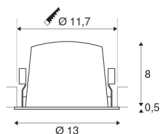

NUMINOS® DL L

Indoor LED recessed ceiling light white/white 2700K 40°

The recessed ceiling light convinces with a power consumption of 25.41 watts, luminous flux of 2250 lumens, colour temperature of 2700 Kelvin and a colour reproduction index of 90. Installation is then done in no time at all. When to choose NUMINOS from SLV – modular diversity awaits you.