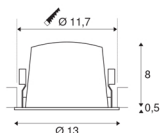

NUMINOS® DL L

Indoor LED recessed ceiling light white/chrome 2700K 40°

The NUMINOS light system from SLV combines technology, design and functionality like no other. With different downlights and spotlights, you can experience a thousand lighting design possibilities. This also includes NUMINOS® DL L, which impresses as a recessed ceiling light with the best workmanship and lighting quality. Ideal for discreet, modern and space-saving lighting that draws the focus to objects or the room. The recessed ceiling light convinces with a power consumption of 25.41 watts, luminous flux of 2150 lumens, colour temperature of 2700 Kelvin and a colour reproduction index of 90. Installation is then done in no time at all. When do you choose NUMINOS® from SLV?

TECHNICAL DATA

Item no.:	1003930
Number of different light outlets	1
Secondary power / secondary voltage	700mA
Height	8.5 cm
Diameter	13 cm
Installation diameter	11.7 cm
Installation depth	9 cm
Net weight	0.42 kg
Gross weight	0.449 kg
IP Code	IP 20 / IP 44
Safety class	III
Impact resistance class	IK02
Impact resistance	0,2 Joule
Assembly	Recessed
Assembly details	Ceiling
Wattage	25.41 W
Lumen	2150 lm
Colour temperature	2700 Kelvin
Beam angle	40 °
Color	white
CRI	90
UGR ≤	19