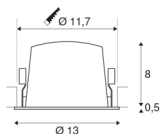

NUMINOS® DL L

Indoor LED recessed ceiling light black/black 3000K 20°

The NUMINOS light system from SLV perfectly combines function, design and technology. This way, you can experience a thousand lighting design possibilities with a variety of downlights and spotlights. Also with the NUMINOS® DL L recessed ceiling light, which convinces with the best workmanship and lighting quality. In this way, you can create unobtrusive, modern and space-saving lighting that draws the focus to objects or the room. The recessed ceiling light has a power consumption of 25.41 watts, a luminous flux of 2150 lumens, a colour temperature of 3000 Kelvin and a good colour reproduction index of over 90. This means that simple installation is a mere formality. When to choose NUMINOS from SLV – modular diversity awaits you.

TECHNICAL DATA

Item no.:	1003937
Number of different light outlets	1
Secondary power / secondary voltage	700mA
Height	8.5 cm
Diameter	13 cm
Installation diameter	11.7 cm
Installation depth	9 cm
Net weight	0.465 kg
Gross weight	0.525 kg
IP Code	IP 20 / IP 44
Safety class	III
Impact resistance class	IK02
Impact resistance	0,2 Joule
Assembly	Recessed
Assembly details	Ceiling
Wattage	25.41 W
Lumen	2150 lm
Colour temperature	3000 Kelvin
Beam angle	20 °
Color	black
CRI	90
UGR ≤	22