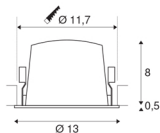

NUMINOS® DL L

Indoor LED recessed ceiling light black/white 3000K 40°

TECHNICAL DATA

Item no.:	1003941
Number of different light outlets	1
Secondary power / secondary voltage	700mA
Height	8.5 cm
Diameter	13 cm
Installation diameter	11.7 cm
Installation depth	9 cm
Net weight	0.465 kg
Gross weight	0.525 kg
IP Code	IP 20 / IP 44
Safety class	III
Impact resistance class	IK02
Impact resistance	0,2 Joule
Assembly	Recessed
Assembly details	Ceiling
Wattage	25.41 W
Lumen	2300 lm
Colour temperature	3000 Kelvin
Beam angle	40 °
Color	black
CRI	90
UGR ≤	19