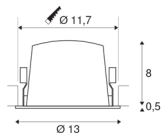

NUMINOS® DL L

Indoor LED recessed ceiling light black/chrome 3000K 40°

TECHNICAL DATA

Item no.:	1003942
Number of different light outlets	1
Secondary power / secondary voltage	700mA
Height	8.5 cm
Diameter	13 cm
Installation diameter	11.7 cm
Installation depth	9 cm
Net weight	0.465 kg
Gross weight	0.525 kg
IP Code	IP 20 / IP 44
Safety class	III
Impact resistance class	IK02
Impact resistance	0,2 Joule
Assembly	Recessed
Assembly details	Ceiling
Wattage	25.41 W
Lumen	2200 lm
Colour temperature	3000 Kelvin
Beam angle	40 °
Color	black
CRI	90
UGR ≤	19