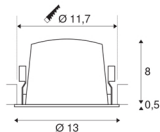

NUMINOS® DL L

Indoor LED recessed ceiling light white/chrome 3000K 20°

Design, technology and function in perfection: NUMINOS is the light system from SLV that combines everything. With different downlights and spotlights, you provide a thousand lighting design possibilities. Like with the NUMINOS® DL L recessed ceiling light, which impresses with its high-quality workmanship and light. Ideal for unobtrusive, modern and space-saving lighting that draws the focus to objects or the room. The recessed ceiling light convinces with a power consumption of 25.41 watts, luminous flux of 2200 lumens, colour temperature of 3000 Kelvin and a colour reproduction index of 90. Installation is then done in no time at all. When do you choose NUMINOS® from SLV?

TECHNICAL DATA

Item no.:	1003951
Number of different light outlets	1
Secondary power / secondary voltage	700mA
Height	8.5 cm
Diameter	13 cm
Installation diameter	11.7 cm
Installation depth	9 cm
Net weight	0.42 kg
Gross weight	0.449 kg
IP Code	IP 20 / IP 44
Safety class	III
Impact resistance class	IK02
Impact resistance	0,2 Joule
Assembly	Recessed
Assembly details	Ceiling
Wattage	25.41 W
Lumen	2200 lm
Colour temperature	3000 Kelvin
Beam angle	20 °
Color	white
CRI	90
UGR ≤	19